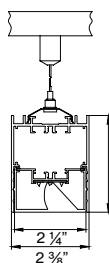

## M DIMENSIONS IN INCH

Linear 2'      24IN

**QS** Linear 4'      48IN

**QS** Linear 6'      72IN

**QS** Linear 8'      96IN

Linear custom      ###IN

L-Shape      ###X###IN

U-Shape      ###X###X###IN

Patterns top view

LINEAR

A	FIXTURES	CODE
48"	1 x 4' linear	0 4 FT
96"	1 x 8' linear	0 8 FT
144"	3 x 4' linear	1 2 FT

L-SHAPE INNER

A / B	FIXTURES	CODE
48" / 48"	2 x 2' linear + 1 x 2' x 2' corner	0 4 X 0 4 FT
48" / 96"	1 x 2' linear + 1 x 6' linear + 1 x 2' x 2' corner	0 4 X 0 8 FT
96" / 96"	2 x 6' linear + 1 x 2' x 2' corner	0 8 X 0 8 FT

L-SHAPE OUTER

A / B	FIXTURES	CODE
48" / 48"	2 x 2' linear + 1 x 2' x 2' corner	0 4 X 0 4 FT
48" / 96"	1 x 2' linear + 1 x 6' linear + 1 x 2' x 2' corner	0 4 X 0 8 FT
96" / 96"	2 x 6' linear + 1 x 2' x 2' corner	0 8 X 0 8 FT

LIGHT DIRECTION DIAGRAM

Dimensions

SURFACE direct

PENDANT direct

BASO mounting instructions

Get access to the BASO 2.5 WW mounting instructions faster by scanning the QR code.

<https://www.basolighting.com/resources/mounting-instructions/baso>