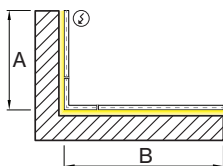

## M DIMENSIONS IN INCH

Linear 2'      24IN

**QS** Linear 4'      48IN

**QS** Linear 6'      72IN

**QS** Linear 8'      96IN

Linear custom      ###IN

L-Shape      ###X###IN

U-Shape      ###X###X###IN

Patterns top view

LINEAR

A	FIXTURES	CODE
48"	1 x 4' linear	0 4 FT
96"	1 x 8' linear	0 8 FT
144"	3 x 4' linear	1 2 FT

L-SHAPE INNER

A / B	FIXTURES	CODE
48" / 48"	2 x 2' linear + 1 x 2' x 2' corner	0 4 X 0 4 FT
48" / 96"	1 x 2' linear + 1 x 6' linear + 1 x 2' x 2' corner	0 4 X 0 8 FT
96" / 96"	2 x 6' linear + 1 x 2' x 2' corner	0 8 X 0 8 FT

L-SHAPE OUTER

A / B	FIXTURES	CODE
48" / 48"	2 x 2' linear + 1 x 2' x 2' corner	0 4 X 0 4 FT
48" / 96"	1 x 2' linear + 1 x 6' linear + 1 x 2' x 2' corner	0 4 X 0 8 FT
96" / 96"	2 x 6' linear + 1 x 2' x 2' corner	0 8 X 0 8 FT