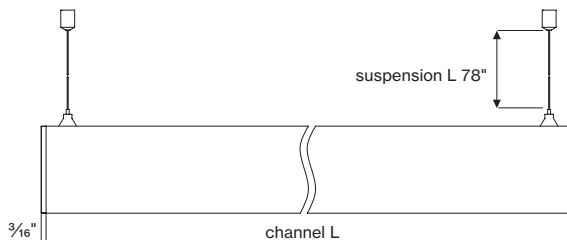

## M DIMENSIONS IN INCH

Linear 2'      24IN

**QS** Linear 4'      48IN

**QS** Linear 6'      72IN

**QS** Linear 8'      96IN

Linear custom      ###IN

L-Shape      ###X###IN

U-Shape      ###X###X###IN

Patterns top view

LINEAR

A	FIXTURES	CODE
48"	1 x 4' linear	0 4 FT
96"	1 x 8' linear	0 8 FT
144"	3 x 4' linear	1 2 FT

L-SHAPE INNER

A / B	FIXTURES	CODE
48" / 48"	2 x 2' linear + 1 x 2' x 2' corner	0 4 X 0 4 FT
48" / 96"	1 x 2' linear + 1 x 6' linear + 1 x 2' x 2' corner	0 4 X 0 8 FT
96" / 96"	2 x 6' linear + 1 x 2' x 2' corner	0 8 X 0 8 FT

L-SHAPE OUTER

A / B	FIXTURES	CODE
48" / 48"	2 x 2' linear + 1 x 2' x 2' corner	0 4 X 0 4 FT
48" / 96"	1 x 2' linear + 1 x 6' linear + 1 x 2' x 2' corner	0 4 X 0 8 FT
96" / 96"	2 x 6' linear + 1 x 2' x 2' corner	0 8 X 0 8 FT

LIGHT DIRECTION DIAGRAM

Dimensions

SURFACE direct

PENDANT direct

BASO mounting instructions

Get access to the BASO 2.5 WW mounting instructions faster by scanning the QR code.

<https://www.basolighting.com/resources/mounting-instructions/baso>