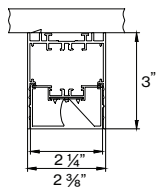

Dimensions

SURFACE direct